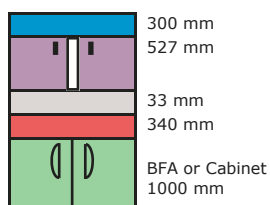

Combination oven Soleo

Possible configurations - standard height : 2 200 mm

Combination Oven - 2 trays M2 XS

References	Combination oven with Opticom control	Combination oven with Electromechanical control
Hood 300 mm		
With exhaust	74303051	74303051
Without exhaust	74303251	74303251
Convection oven 64.4	72100319	72100319
Steam	Optional	Optional
Control	Standard	Optional
Handle side / control side		
Handle on the left side/control on the right	Standard	Standard
Handle on the right side/control on the left	Optional	Optional
Combination oven "XS kit" 33 mm	72140281	72140281
Deck 340 mm		
With steam	74302101	74302601
Without steam	74302001	74302501
Stands		
Stands height 660 mm	74300621	74300621
Stands height 1000 mm	74300681	74300681
BFA height 1000 mm	74300561	74300561
Automatic Cabinet height 1000 mm	74300551	74300551
Manual Cabinet height 1000 mm	74300711	74300711

Combination Oven - 4 trays M4 XL

References	Combination oven with Opticom control	Combination oven with Electromechanical control
Hood 300 mm		
With exhaust	74403051	74403051
Without exhaust	74403251	74403251
Convection oven 46.4	72100329	72100329
Steam	Optional	Optional
Control	Standard	Optional
Handle side / control side		
Handle on the left side/control on the right	Standard	Standard
Handle on the right side/control on the left	Optional	Optional
Combination oven "XL" kit 33 mm	72140261	72140261
Deck 340 mm		
With steam	74402101	74402601
Without steam	74402001	74402501
Stands		
Stands height 660 mm	74400621	74400621
Stands height 1000 mm	74400681	74400681
BFA height 1000 mm	74400561	74400561
Automatic Cabinet height 1000 mm	74400551	74400551
Manual Cabinet height 1000 mm	74400711	74400711

Standard combination XL :

To make the configurations shown on the side (door handles of convection oven in center), specify on order :

1 oven door handle on left / controls on right & oven door handle on right / controls on left