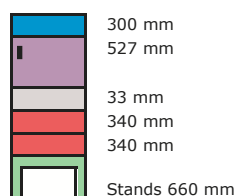

Combination Oven Soleo

Combination M2 XS

Combination M4 XL

Modular + Convection Electric

Capacity

- Oven allowing to bake :
- On 400 x 600 mm plates

Characteristics

- Baking on decks and convection
- Configurable oven depending on user's needs
- Oven fit on castors for easy moving and set on stand, cabinet or proofer depending on selected model
- See sheet of modular and convection ovens Soleo.

Combination oven Soleo

Possible configurations - standard height : 2 200 mm

Combination Oven - 2 trays M2 XS

References	Combination oven with Opticom control	Combination oven with Electromechanical control
Hood 300 mm		
With exhaust	74303051	74303051
Without exhaust	74303251	74303251
Convection oven 64.4	72100319	72100319
Steam	Optional	Optional
Control	Standard	Optional
Handle side / control side		
Handle on the left side/control on the right	Standard	Standard
Handle on the right side/control on the left	Optional	Optional
Combination oven "XS kit" 33 mm	72140281	72140281
Deck 340 mm		
With steam	74302101	74302601
Without steam	74302001	74302501
Stands		
Stands height 660 mm	74300621	74300621
Stands height 1000 mm	74300681	74300681
BFA height 1000 mm	74300561	74300561
Automatic Cabinet height 1000 mm	74300551	74300551
Manual Cabinet height 1000 mm	74300711	74300711