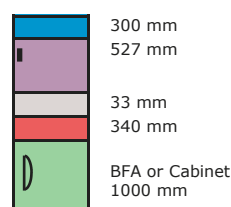

Combination Oven Soleo

Combination M2 XS

Combination M4 XL

Modular + Convection Electric

Capacity

- Oven allowing to bake :
- On 400 x 600 mm plates

Characteristics

- Baking on decks and convection
- Configurable oven depending on user's needs
- Oven fit on castors for easy moving and set on stand, cabinet or proofer depending on selected model
- See sheet of modular and convection ovens Soleo.

Combination oven Soleo

Possible configurations - standard height : 2 200 mm

Combination Oven - 2 trays M2 XS

References	Combination oven with Opticom control	Combination oven with Electromechanical control
Hood 300 mm		
With exhaust	74303051	74303051
Without exhaust	74303251	74303251
Convection oven 64.4	72100319	72100319
Steam	Optional	Optional
Control	Standard	Optional
Handle side / control side		
Handle on the left side/control on the right	Standard	Standard
Handle on the right side/control on the left	Optional	Optional
Combination oven "XS kit" 33 mm	72140281	72140281
Deck 340 mm		
With steam	74302101	74302601
Without steam	74302001	74302501
Stands		
Stands height 660 mm	74300621	74300621
Stands height 1000 mm	74300681	74300681
BFA height 1000 mm	74300561	74300561
Automatic Cabinet height 1000 mm	74300551	74300551
Manual Cabinet height 1000 mm	74300711	74300711