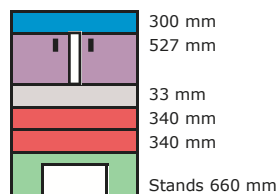

Combination oven Soleo

Possible configurations - standard height : 2 200 mm

Combination Oven - 2 trays M2 XS

References	Combination oven with Opticom control	Combination oven with Electromechanical control
Hood 300 mm		
With exhaust	74303051	74303051
Without exhaust	74303251	74303251
Convection oven 64.4	72100319	72100319
Steam	Optional	Optional
Control	Standard	Optional
Handle side / control side		
Handle on the left side/control on the right	Standard	Standard
Handle on the right side/control on the left	Optional	Optional
Combination oven "XS kit" 33 mm	72140281	72140281
Deck 340 mm		
With steam	74302101	74302601
Without steam	74302001	74302501
Stands		
Stands height 660 mm	74300621	74300621
Stands height 1000 mm	74300681	74300681
BFA height 1000 mm	74300561	74300561
Automatic Cabinet height 1000 mm	74300551	74300551
Manual Cabinet height 1000 mm	74300711	74300711

Combination Oven - 4 trays M4 XL

References	Combination oven with Opticom control	Combination oven with Electromechanical control
Hood 300 mm		
With exhaust	74403051	74403051
Without exhaust	74403251	74403251
Convection oven 46.4	72100329	72100329
Steam	Optional	Optional
Control	Standard	Optional
Handle side / control side		
Handle on the left side/control on the right	Standard	Standard
Handle on the right side/control on the left	Optional	Optional
Combination oven "XL" kit 33 mm	72140261	72140261
Deck 340 mm		
With steam	74402101	74402601
Without steam	74402001	74402501
Stands		
Stands height 660 mm	74400621	74400621
Stands height 1000 mm	74400681	74400681
BFA height 1000 mm	74400561	74400561
Automatic Cabinet height 1000 mm	74400551	74400551
Manual Cabinet height 1000 mm	74400711	74400711

Standard combination XL :

To make the configurations shown on the side (door handles of convection oven in center), specify on order :

1 oven door handle on left / controls on right & oven door handle on right / controls on left